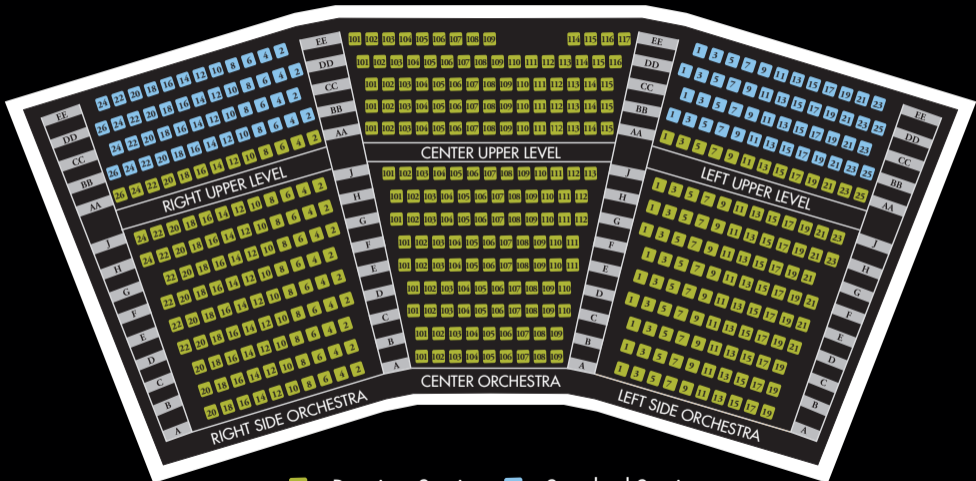

# Seat Map C

■ = Premium Seating ■ = Standard Seating