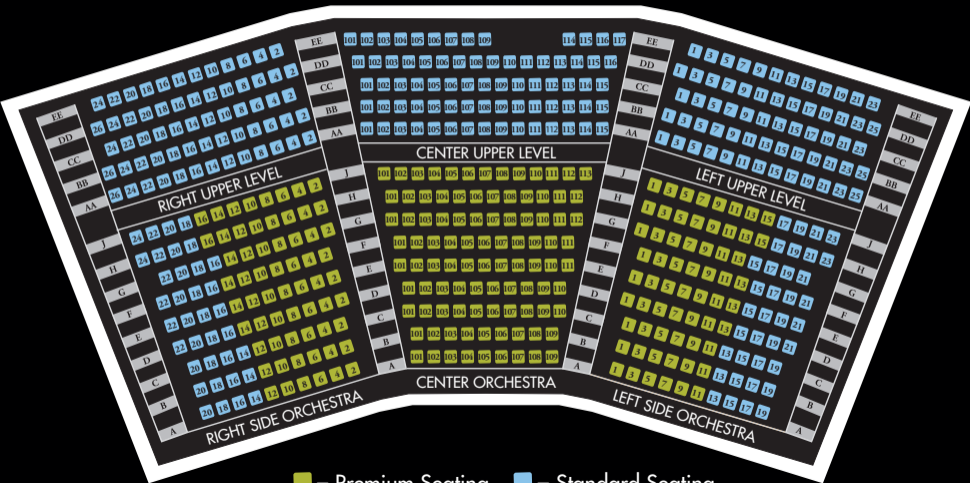

Seat Map D

■ = Premium Seating ■ = Standard Seating